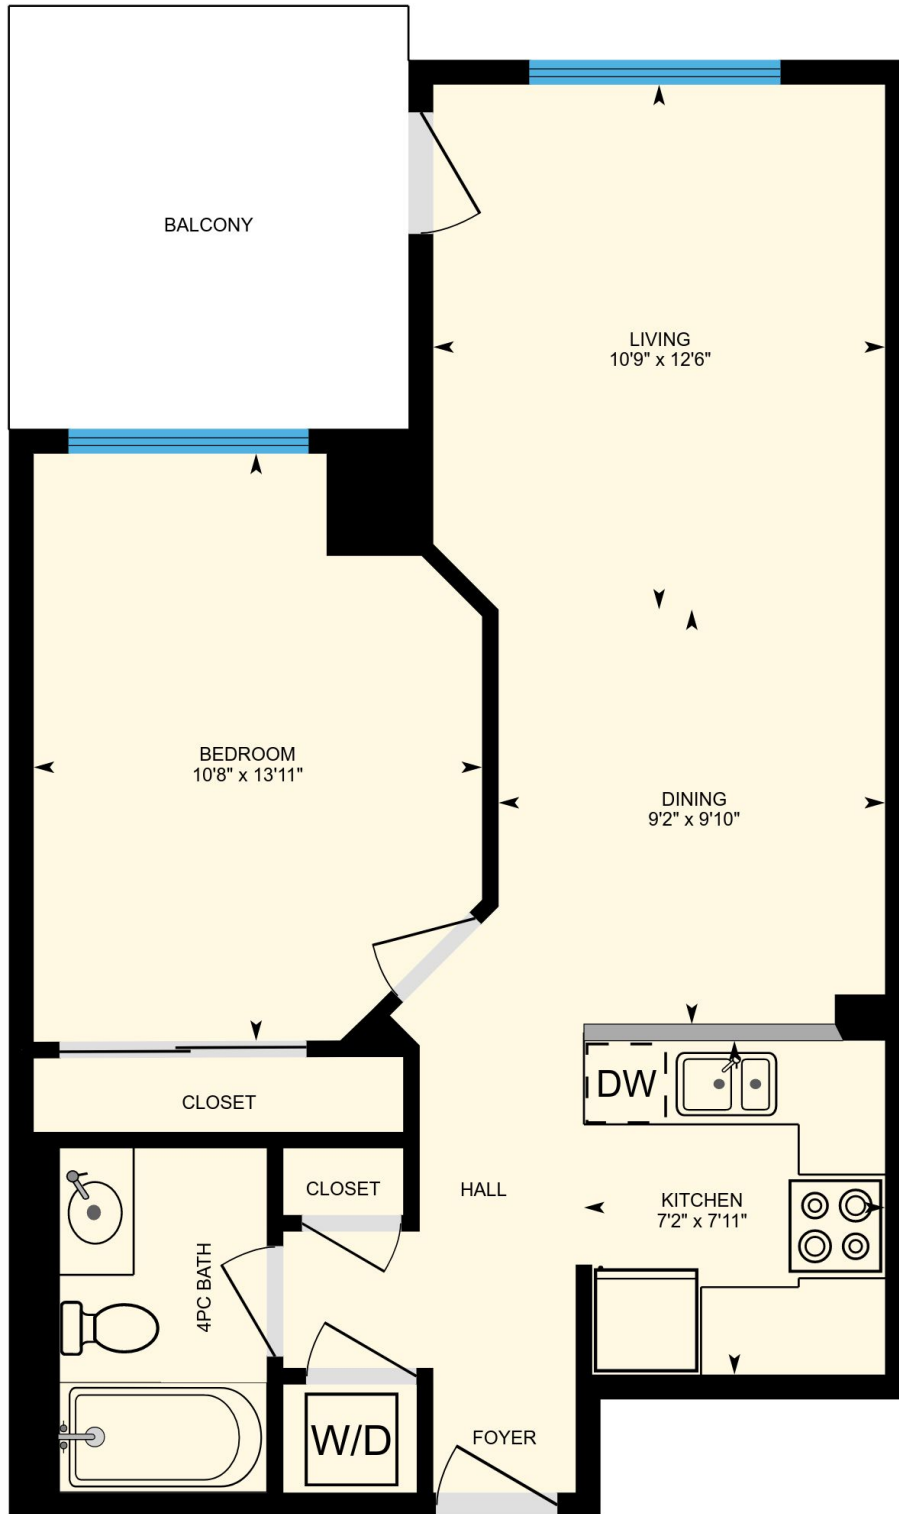

# Unit 511 481 Rosewell Ave, Toronto, ON

**Main Floor** Total Exterior Area 638 sq. ft.  
Total Interior Area 573 sq. ft.

PREPARED: Jan, 2018