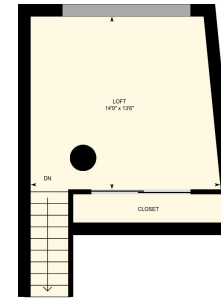

# Unit 502 90 Sumach St, Toronto, ON

Total Exterior Area Above Grade 2034 sq. ft. (Main Building)

**Main Floor**  
Exterior Area 1714 sq. ft.

**Loft**  
Exterior Area 321 sq. ft.

# Unit 502 90 Sumach St, Toronto, ON

**Main Floor** Total Exterior Area 1714 sq. ft.  
Total Interior Area 1523 sq. ft.

PREPARED: Dec, 2017

# Unit 502 90 Sumach St, Toronto, ON

**Loft** Total Exterior Area 321 sq. ft.  
Total Interior Area 247 sq. ft.

PREPARED: Dec, 2017