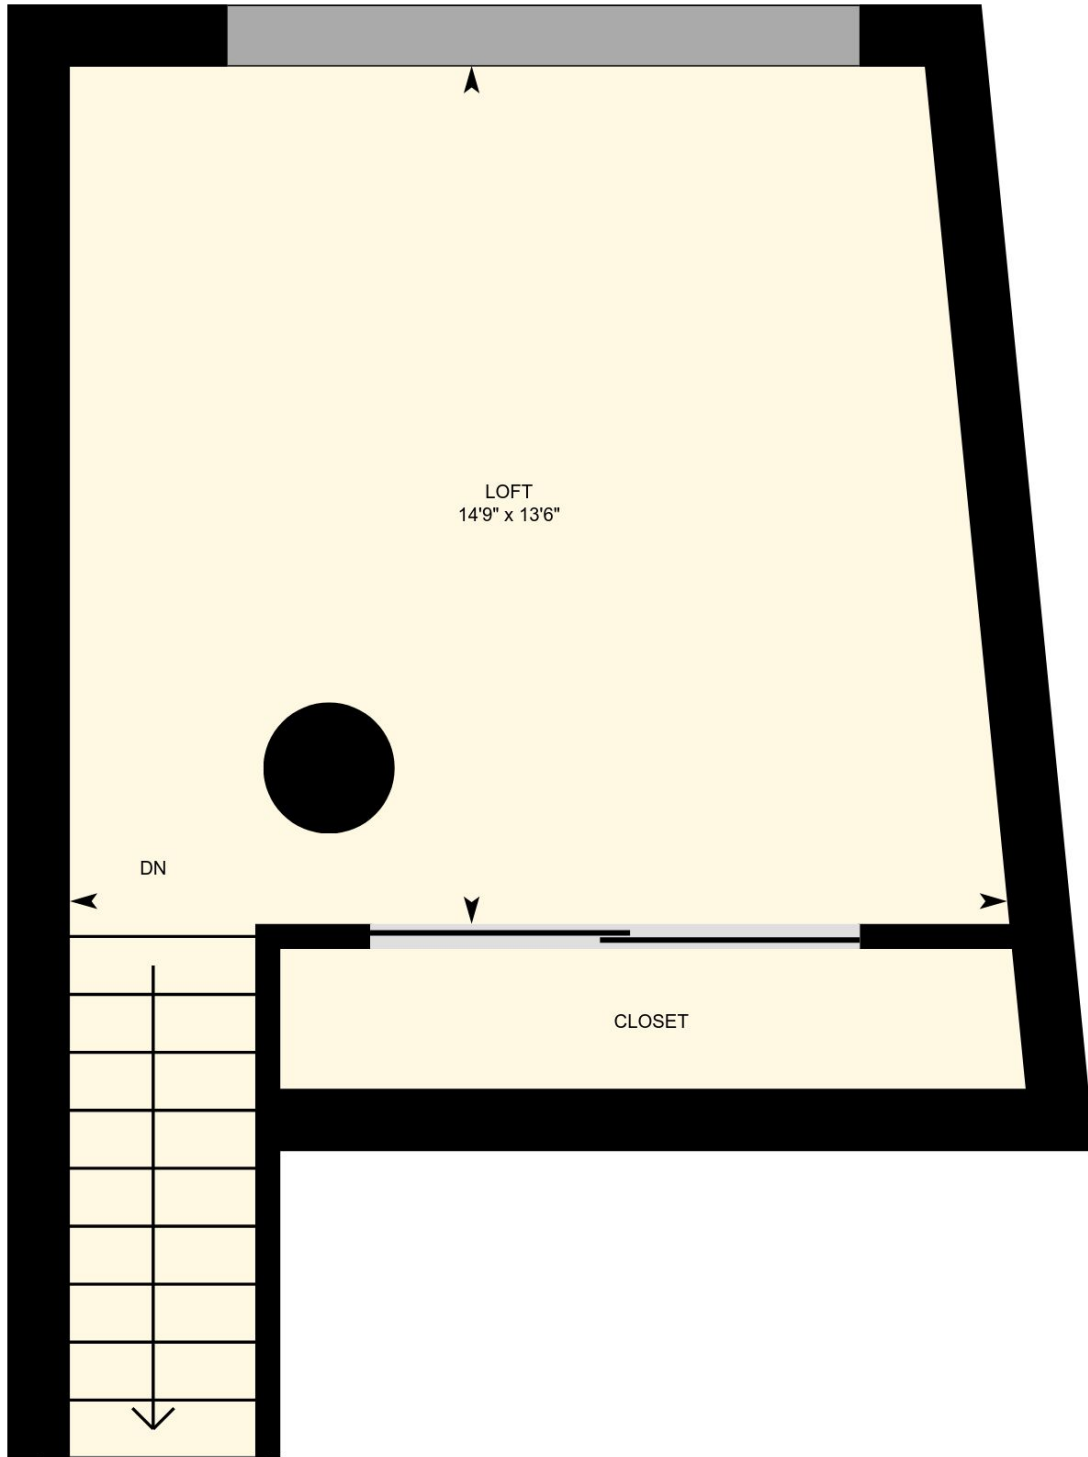

# Unit 502 90 Sumach St, Toronto, ON

Total Exterior Area Above Grade 2034 sq. ft. (Main Building)

**Main Floor**  
Exterior Area 1714 sq. ft.

**Loft**  
Exterior Area 321 sq. ft.

# Unit 502 90 Sumach St, Toronto, ON

**Main Floor** Total Exterior Area 1714 sq. ft.  
Total Interior Area 1523 sq. ft.

PREPARED: Dec, 2017

# Unit 502 90 Sumach St, Toronto, ON

**Loft** Total Exterior Area 321 sq. ft.  
Total Interior Area 247 sq. ft.

PREPARED: Dec, 2017