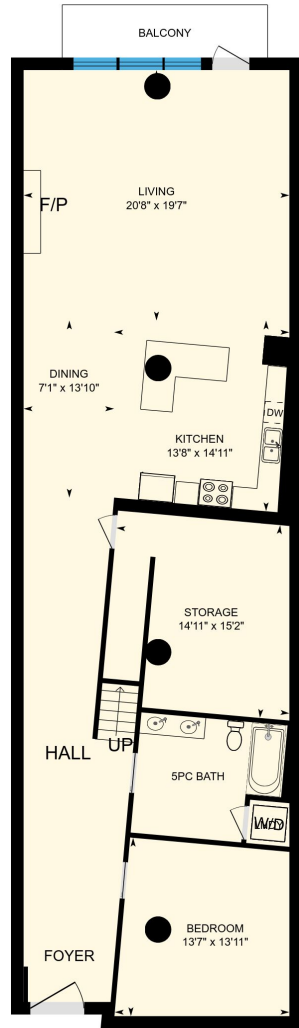

# Unit 502 90 Sumach St, Toronto, ON

Total Exterior Area Above Grade 2034 sq. ft. (Main Building)

**Main Floor**  
Exterior Area 1714 sq. ft.

**Loft**  
Exterior Area 321 sq. ft.

# Unit 502 90 Sumach St, Toronto, ON

**Main Floor** Total Exterior Area 1714 sq. ft.  
Total Interior Area 1523 sq. ft.

PREPARED: Dec, 2017

# Unit 502 90 Sumach St, Toronto, ON

**Loft** Total Exterior Area 321 sq. ft.  
Total Interior Area 247 sq. ft.

PREPARED: Dec, 2017