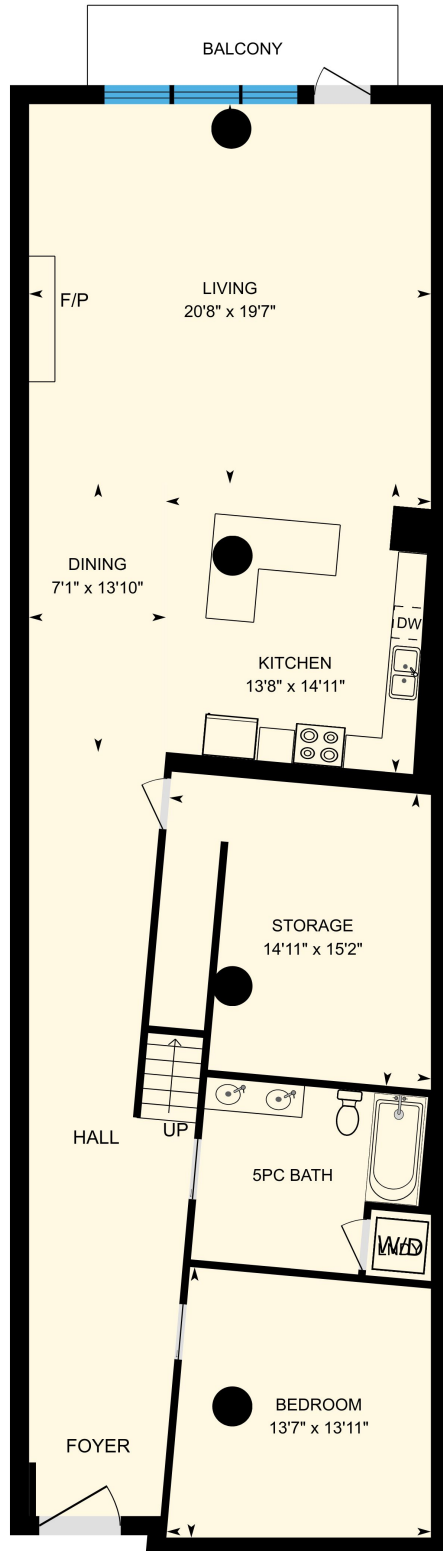

# Unit 502 90 Sumach St, Toronto, ON

Total Exterior Area Above Grade 2034 sq. ft. (Main Building)

**Main Floor**  
Exterior Area 1714 sq. ft.

**Loft**  
Exterior Area 321 sq. ft.

# Unit 502 90 Sumach St, Toronto, ON

**Main Floor** Total Exterior Area 1714 sq. ft.  
Total Interior Area 1523 sq. ft.

PREPARED: Dec, 2017

# Unit 502 90 Sumach St, Toronto, ON

**Loft** Total Exterior Area 321 sq. ft.  
Total Interior Area 247 sq. ft.

PREPARED: Dec, 2017